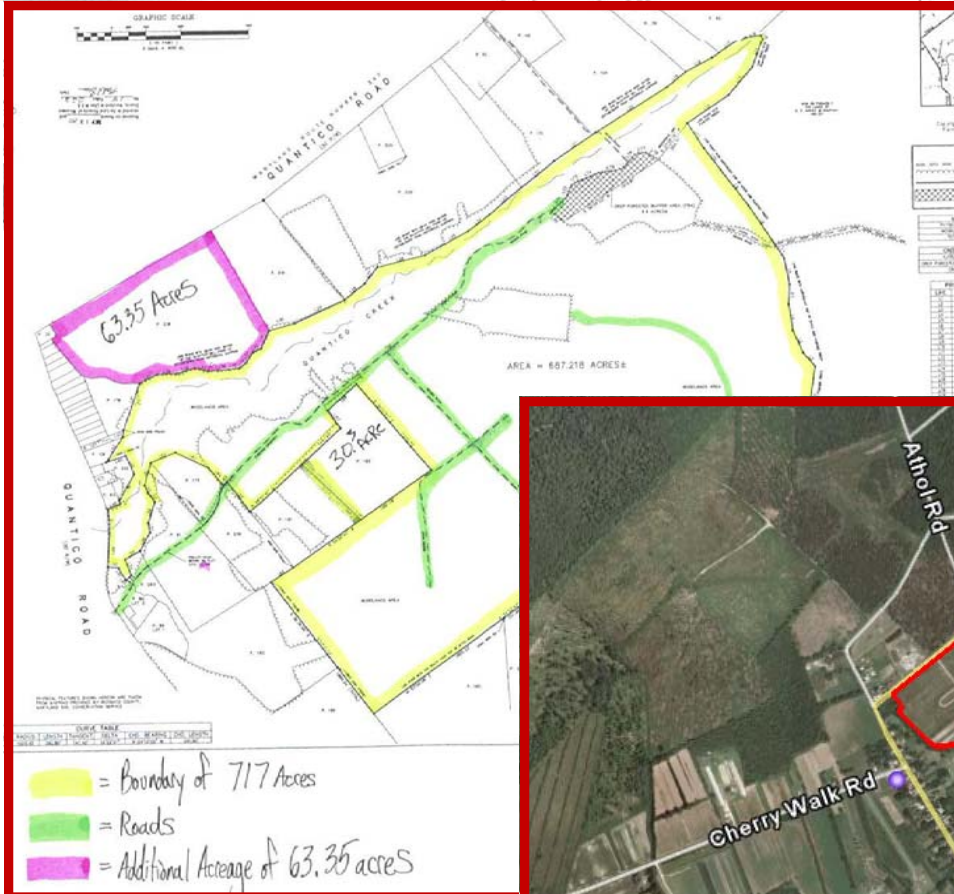

Land West of Salisbury

0 Quantico Road | Salisbury, MD 21801

FOR SALE

63 Acres

FEATURES

63 Acres with Perc, Perfect for Large Horse Farm or Private Estate. This

Property Offers 1,600± Ft. Along Quantico Creek & Features Abundant Wildlife in a Natural & Undisturbed Setting. A 24 Acre Stand of Young Pine Trees Acts as a Buffer Along the Road and is in the CRP Program until 2016. Excellent Opportunities for White-Tail, Sika, Quail, Dove, Geese, Wood Ducks, etc. Adjacent 717 Acres Also Available.