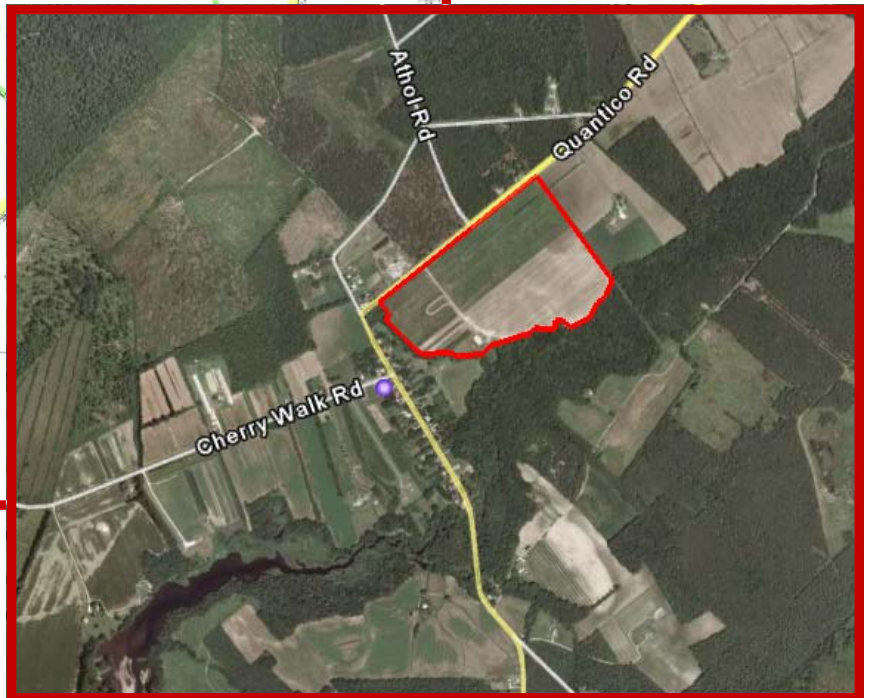

Land West of Salisbury

0 Quantico Road | Salisbury, MD 21801

FOR SALE

63 Acres

FEATURES

63 Acres with Perc, Perfect for Large Horse Farm or Private Estate. This

Property Offers 1,600± Ft. Along Quantico Creek & Features Abundant Wildlife in a Natural & Undisturbed Setting. A 24 Acre Stand of Young Pine Trees Acts as a Buffer Along the Road and is in the CRP Program until 2016. Excellent Opportunities for White-Tail, Sika, Quail, Dove, Geese, Wood Ducks, etc. Adjacent 717 Acres Also Available.